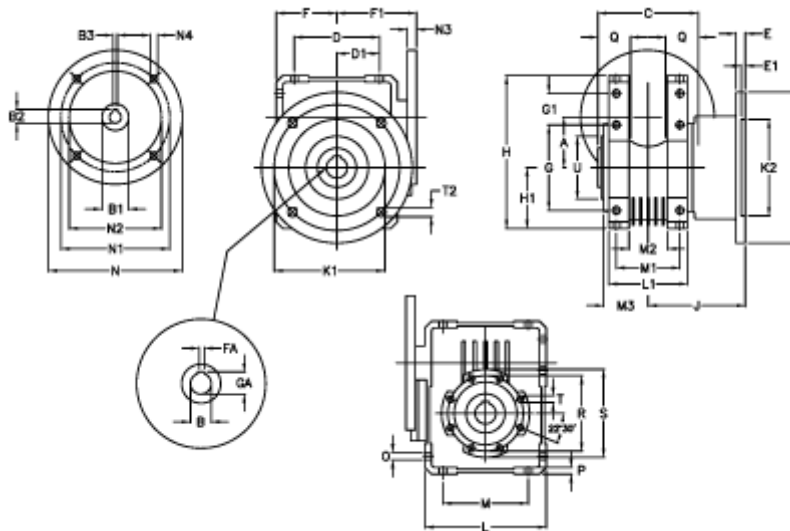

Article number: 392211010043536

Description: Worm Gear with Torque Limiter  
W110 L2-UF-100-P90 B5

## Measures

A = 110.10	E = 20	H = 308.0	M = 184	N4 = M10x12	U = 130
B = 42	E1 = 12	H1 = 125.0	M1 = 115	O = 14.0	
B1 E7 = 24	F = 125	J = 179.5	M2 = 69	P = 14	
B2 = 27.3	F1 = 143	K = 280	M3 = 73	Q = 45	
B3 H9 = 8	FA = 12	K1 = 230	N = 200	R = 165	
C = 155	G = 184	K2 = 170	N1 = 165	S = 200	
D = 174.0	G1 = 58.0	L = 250	N2 = 130	T = M12x19	
D1 = 82.0	GA = 45.3	L1 = 143	N3 = 0.0	T2 = 13.0	